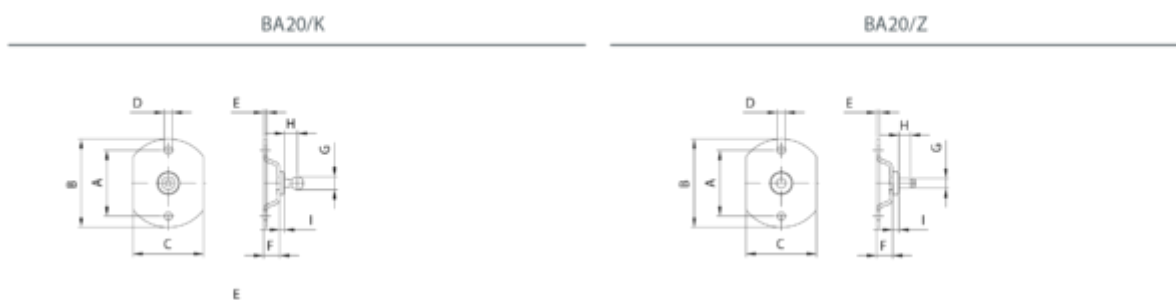

# Data Sheet

Article number: 04HBA20Z06V4

Description: Stabilus Industry Line Side bracket stainless steel, round Stainless steel AISI316L/316Ti  
Type BA20Z06V4 M6

## Measures

A = 41	I = 4
B = 55	Stability (N) = 500 N
C = 44	
D = 5.3	
E = 2	
F = 10	
G = 6	
H = 7	